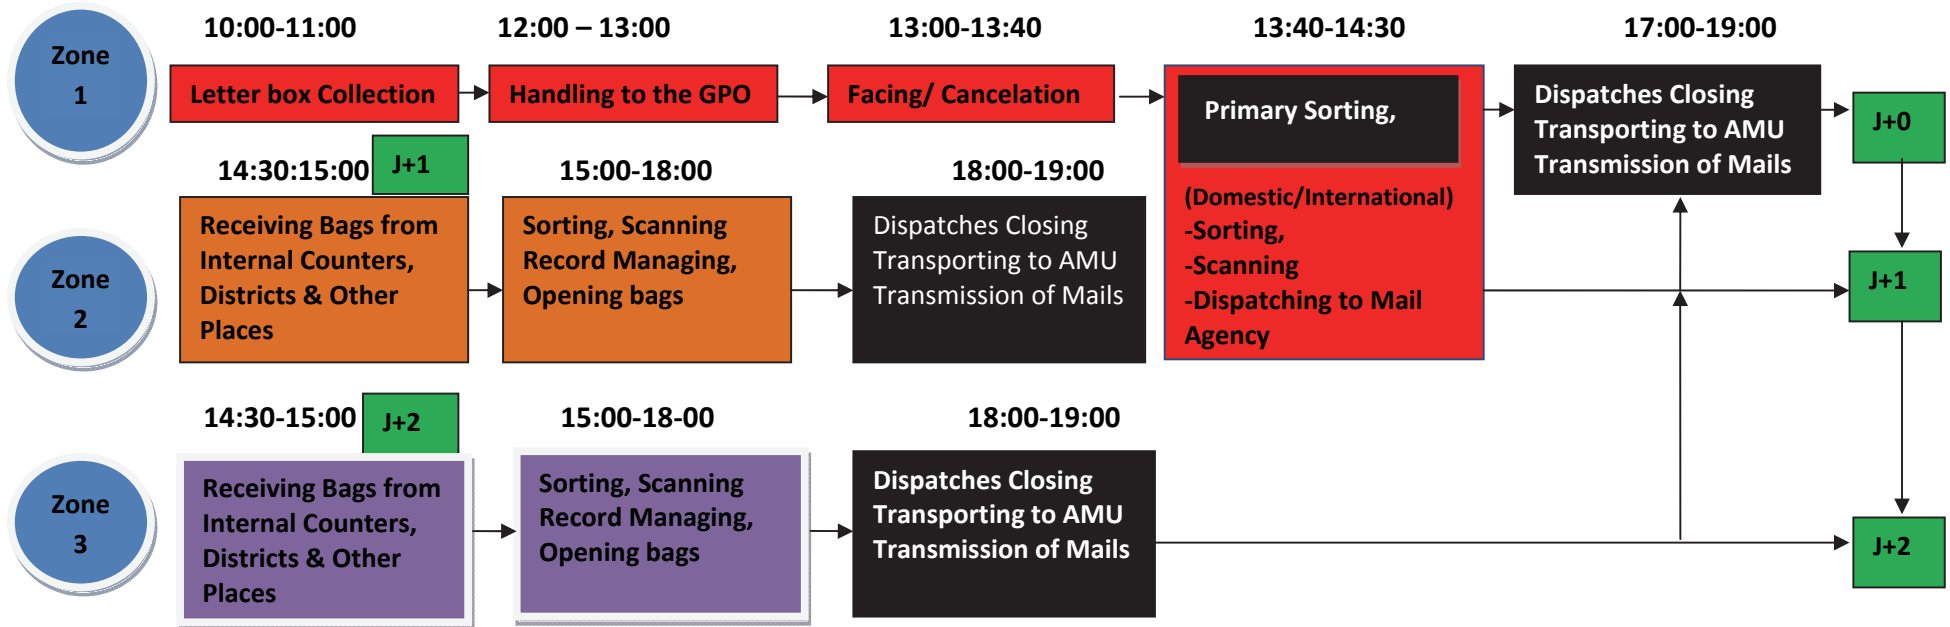

Ministry of Information & Communications
Postal Services Department,
General Post Office, Sundhara, Kathmandu
Nepal Post

PROCESS MAPPING

LETTER MAILS

OUTBOUND

Ministry of Information & Communications
Postal Services Department,
General Post Office, Sundhara, Kathmandu
Nepal Post

Process Mapping

LETTER MAILS

INBOUND