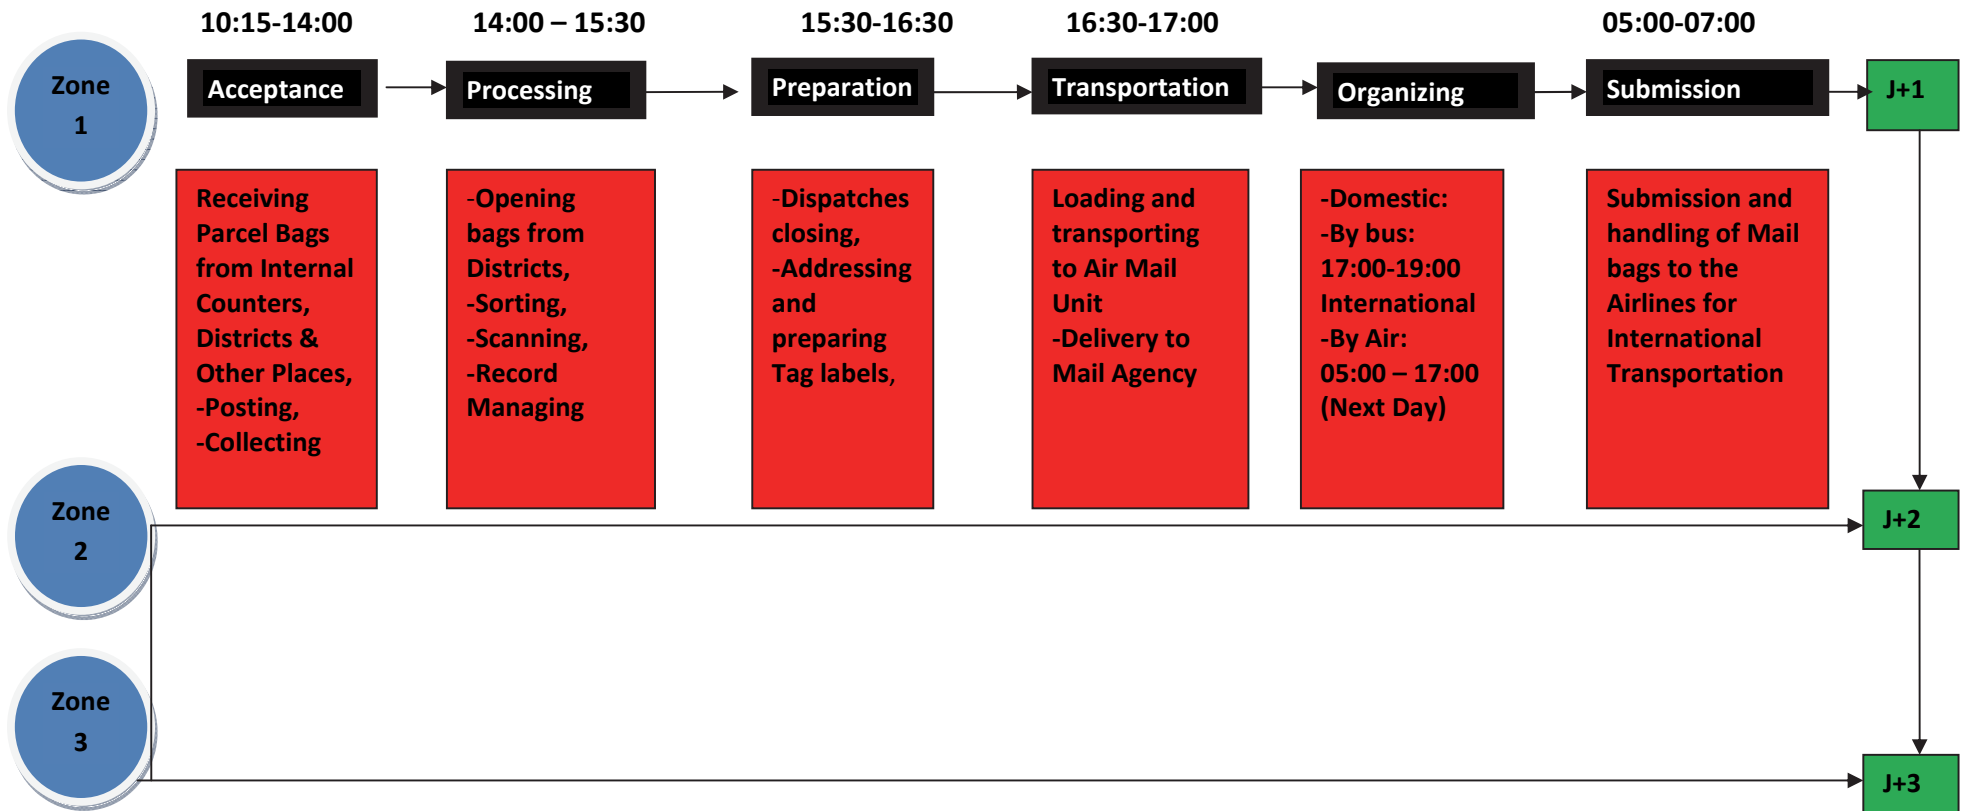

Ministry of Information & Communications
Postal Services Department,
General Post Office, Sundhara, Kathmandu
Nepal Post

PROCESS MAPPING

PARCEL

OUTBOUND

Posting	Collection	Arrive to local sorting center	Process at local sorting center	Loading and transport to OE	Arrive to OE	Unloading to OE	Process at OE	Convey to AMU	Arrive to AMU	Submit to handler
---------	------------	--------------------------------	---------------------------------	-----------------------------	--------------	-----------------	---------------	---------------	---------------	-------------------